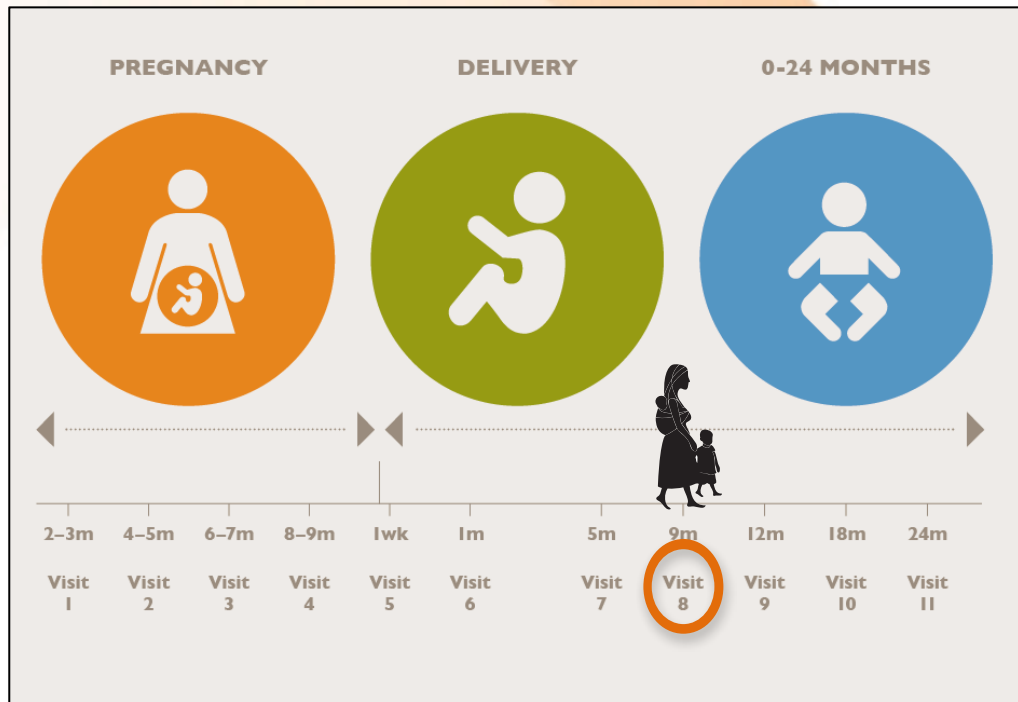

VISIT 8

This is **Ali**. He has trouble seeing at night and he often stumbles or bumps into things.

This is **Betty**.

Problem Scenarios

X: Problem Scenario: Vitamin A Deficiency and Measles: Guiding Questions

1. The boy on the left is **Ali**. What seems to be his problem?
2. Is it common in this area that some children have difficulty seeing well at night?
3. Do you know what causes night blindness?
4. The child on the right has measles. Have you ever seen a child with measles?
5. Do you know how to prevent measles in children?