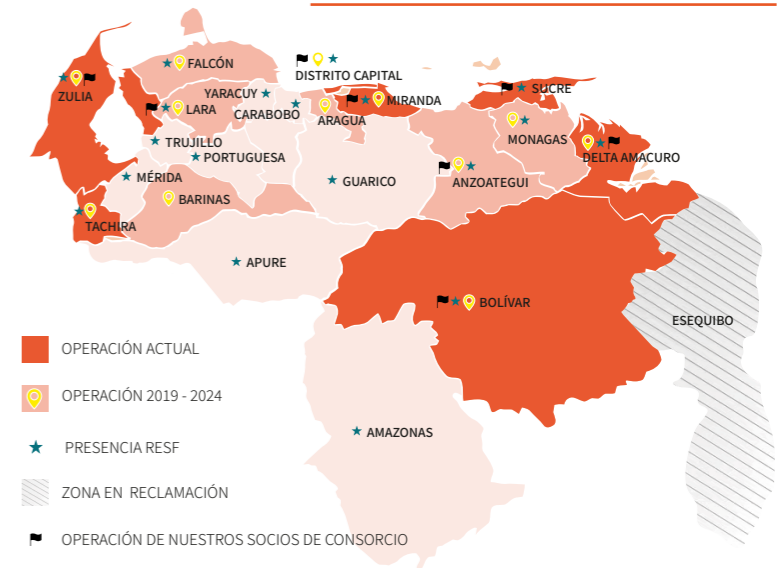

POWERFUL EARTHQUAKE STRIKES VENEZUELA

Caracas, Thursday, June 25, 2026.

AFFECTED AREAS

OPERATION WORLD VISION

Two powerful earthquakes measuring 7.2 and 7.5 magnitude struck Venezuela on June 24 less than one minute apart, followed by more than 30 aftershocks.

The primary humanitarian concern is the protection of children and their families, particularly those facing risks related to displacement, family separation, injuries, and psychosocial distress.

As of June 25 (07:30 a.m.), preliminary reports indicate at least 164 fatalities and 971 injuries. Figures continue to be updated.

The areas reporting the greatest impact include La Guaira, Caracas, and parts of Miranda, Carabobo, Aragua, Falcón, Lara, and Mérida. La Guaira has been declared a disaster zone.

Significant damage to critical infrastructure has been reported, including collapsed buildings, damage to hospitals, and disruptions to essential services such as electricity, water, and gas.

Simón Bolívar International Airport remains closed, while metro and railway services continue to be suspended, affecting mobility and response efforts across several areas.

World Vision Venezuela continues to actively monitor the emergency, prioritizing the safety and well-being of children and staff while advancing humanitarian needs assessments.